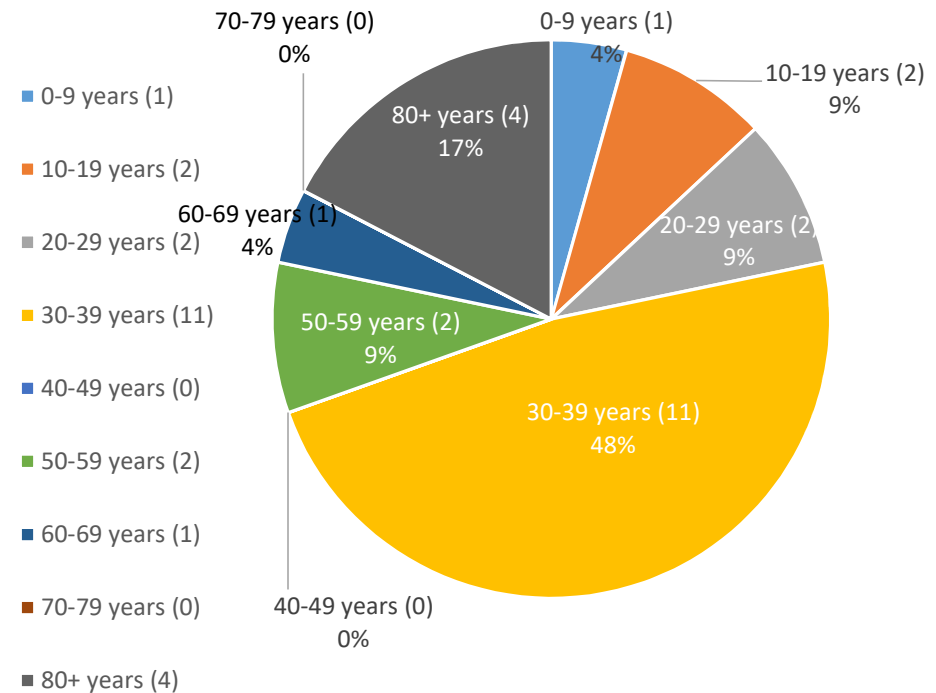

New Brewster COVID-19 Cases

Weekly Count of New COVID-19 Infections: March 8, 2020 – January 16, 2021

Ages of Brewster Residents with Active COVID-19 Infections

% COVID Infections in Age Groups

January 3 – January 9

% COVID Infections in Age Groups

January 10 – January 16