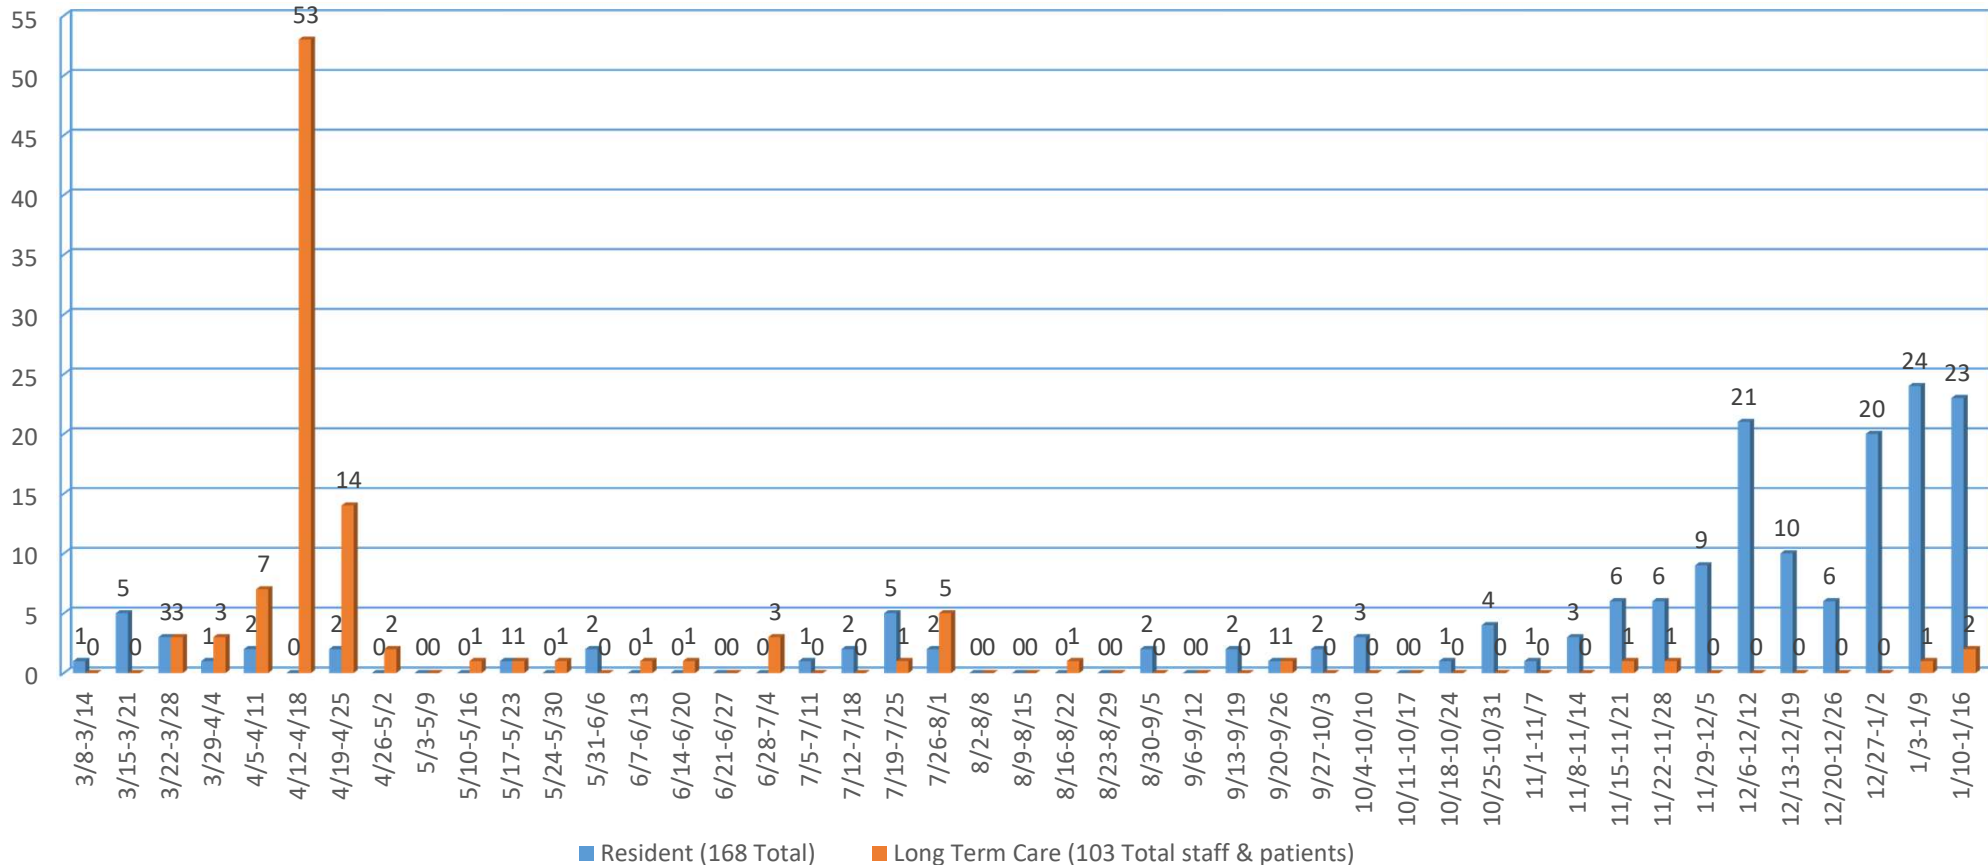

New Brewster COVID-19 Cases

Weekly Count of New COVID-19 Infections: March 8, 2020 – January 16, 2021

Ages of Brewster Residents with Active COVID-19 Infections

% COVID Infections in Age Groups

January 3 – January 9

% COVID Infections in Age Groups

January 10 – January 16