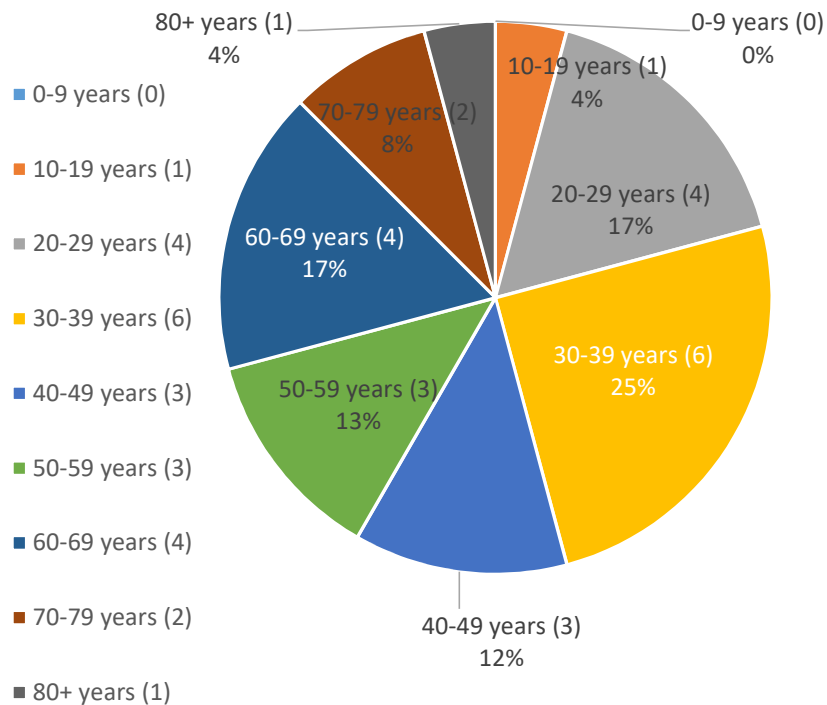

New Brewster COVID-19 Cases

Weekly Count of New COVID-19 Infections: March 8, 2020 – January 16, 2021

Ages of Brewster Residents with Active COVID-19 Infections

% COVID Infections in Age Groups

January 3 – January 9

% COVID Infections in Age Groups

January 10 – January 16