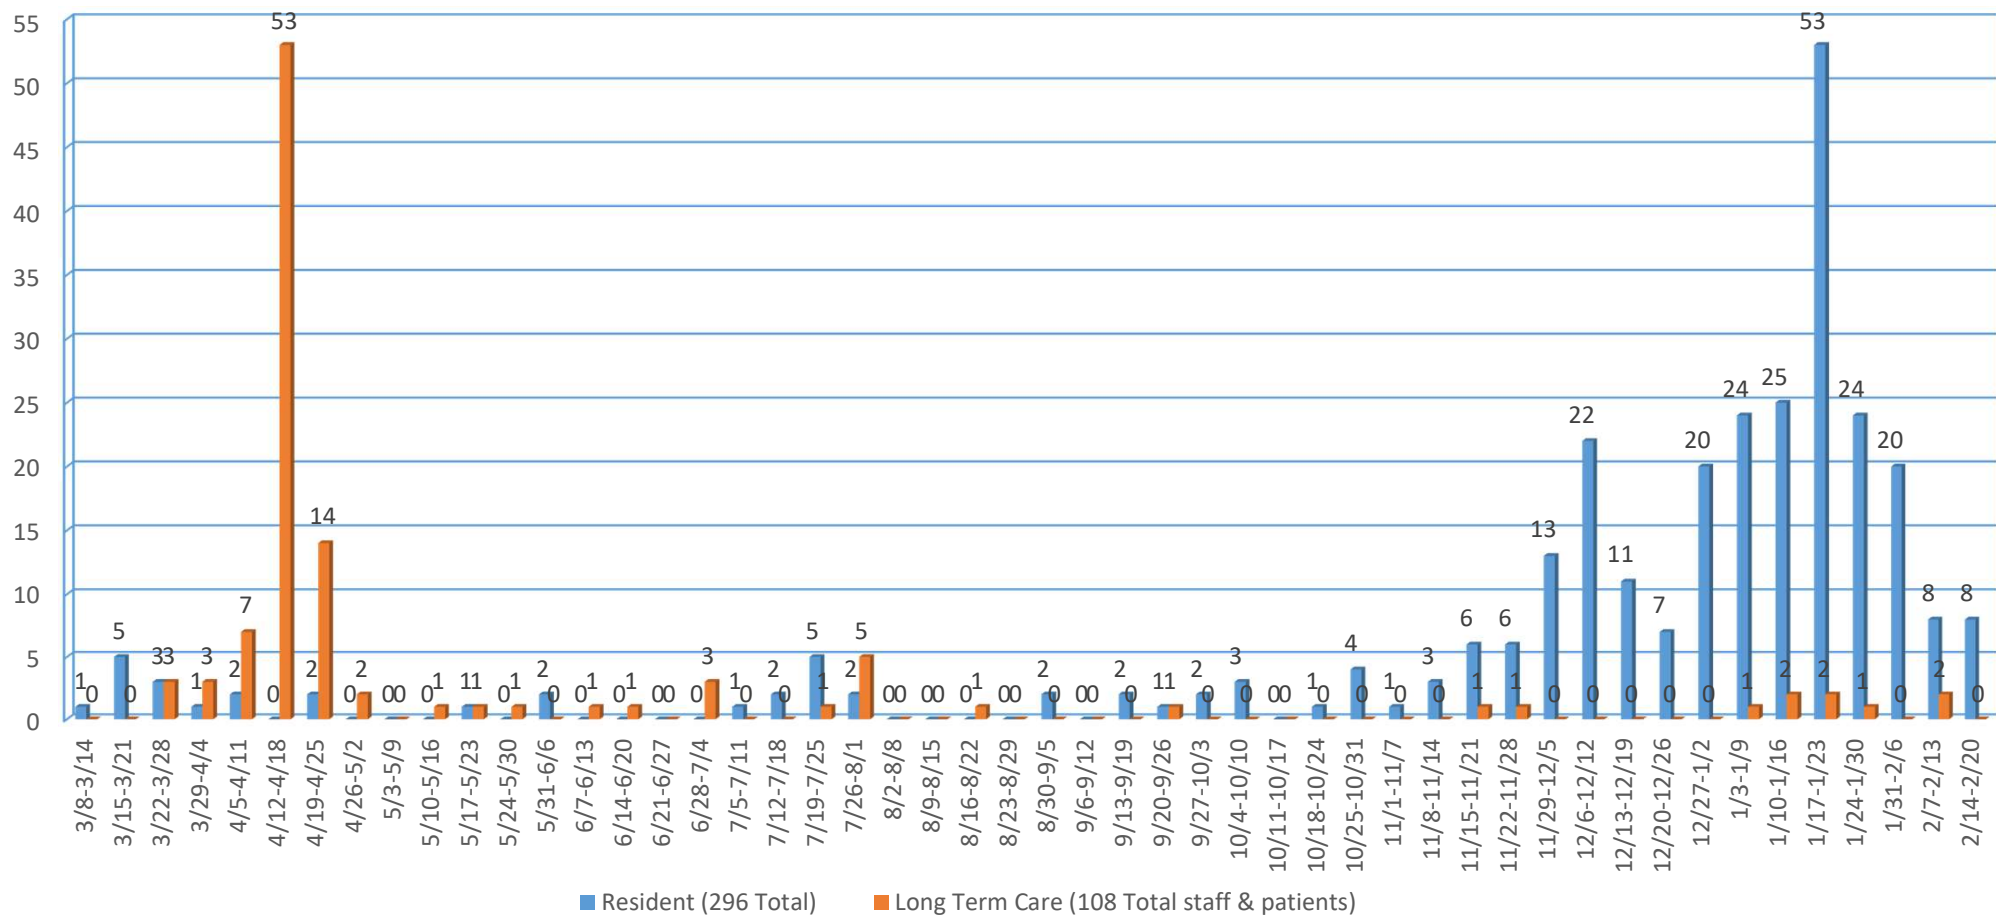

# New Brewster COVID-19 Cases

Weekly Count of New COVID-19 Infections: March 8, 2020 – February 20, 2021

# Ages of Brewster Residents with Active COVID-19 Infections

% COVID Infections in Age Groups

February 7-February 13

% COVID Infections in Age Groups

February 14-February 20