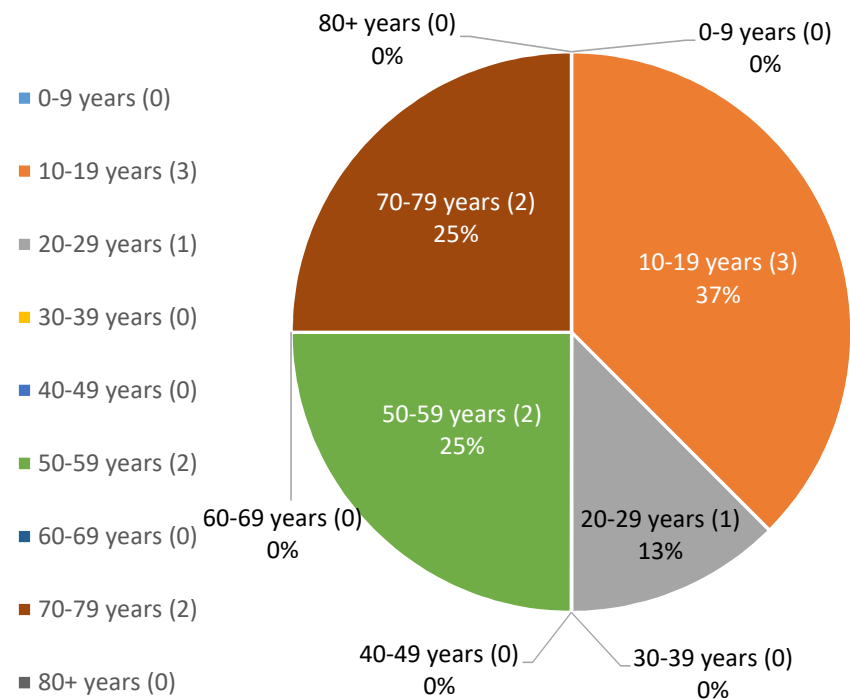

# New Brewster COVID-19 Cases

Weekly Count of New COVID-19 Infections: March 8, 2020 – February 20, 2021

# Ages of Brewster Residents with Active COVID-19 Infections

% COVID Infections in Age Groups

February 7-February 13

% COVID Infections in Age Groups

February 14-February 20