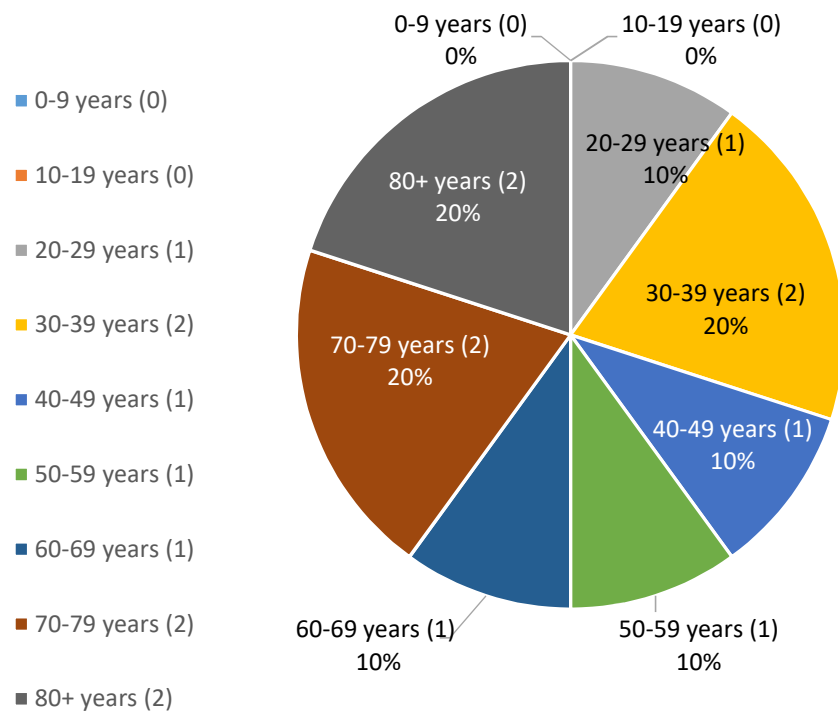

# New Brewster COVID-19 Cases

Weekly Count of New COVID-19 Infections: March 8, 2020 – February 20, 2021

# Ages of Brewster Residents with Active COVID-19 Infections

% COVID Infections in Age Groups

February 7-February 13

% COVID Infections in Age Groups

February 14-February 20