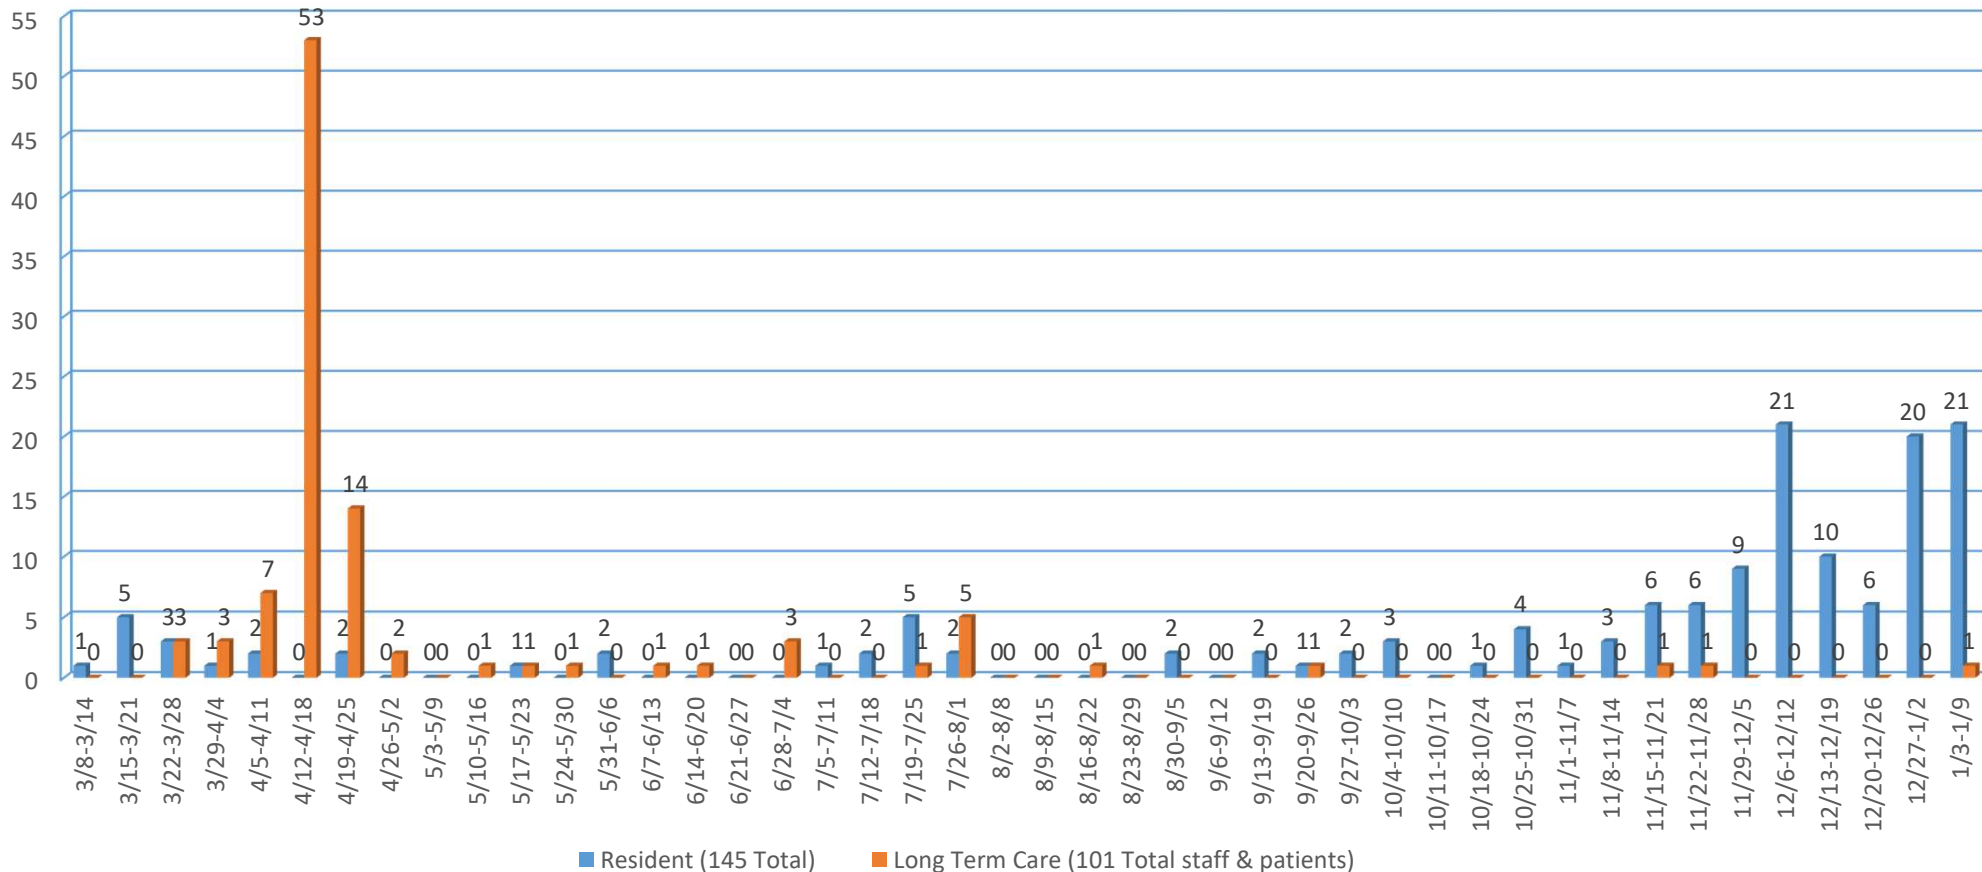

New Brewster COVID-19 Cases

Weekly Count of New COVID-19 Infections: March 8, 2020 – January 9, 2021

Ages of Brewster Residents with Active COVID-19 Infections

% COVID Infections in Age Groups

December 27 – January 2

% COVID Infections in Age Groups

January 3 – January 9