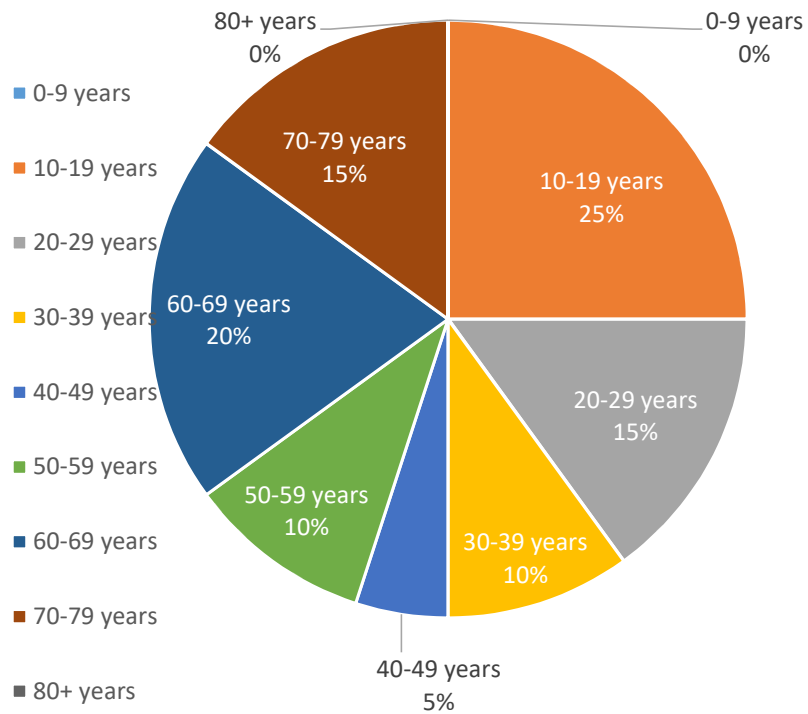

New Brewster COVID-19 Cases

Weekly Count of New COVID-19 Infections: March 8, 2020 – January 9, 2021

Ages of Brewster Residents with Active COVID-19 Infections

% COVID Infections in Age Groups

December 27 – January 2

% COVID Infections in Age Groups

January 3 – January 9