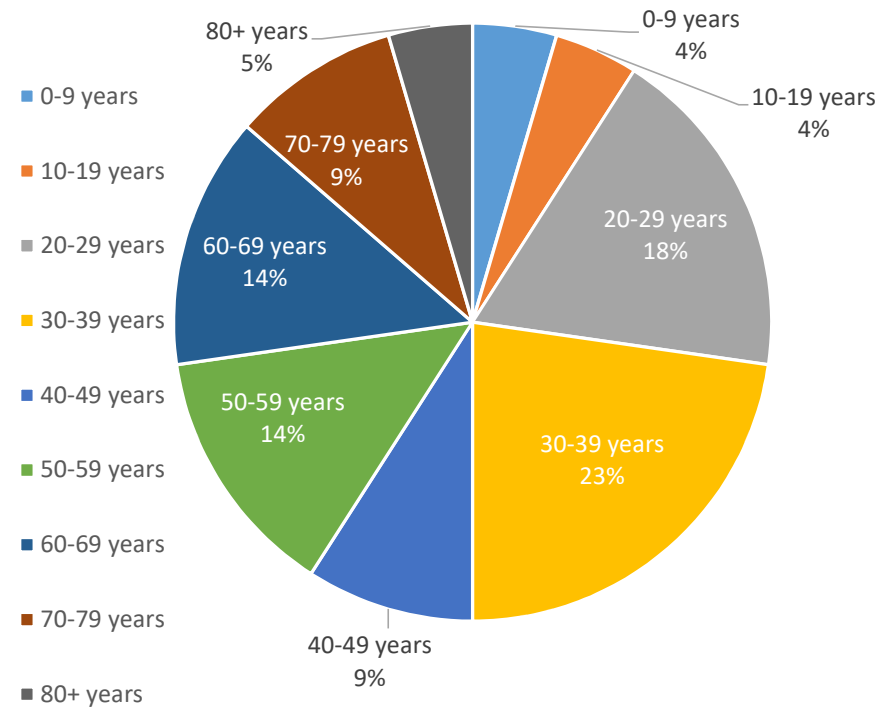

New Brewster COVID-19 Cases

Weekly Count of New COVID-19 Infections: March 8, 2020 – January 9, 2021

Ages of Brewster Residents with Active COVID-19 Infections

% COVID Infections in Age Groups

December 27 – January 2

% COVID Infections in Age Groups

January 3 – January 9